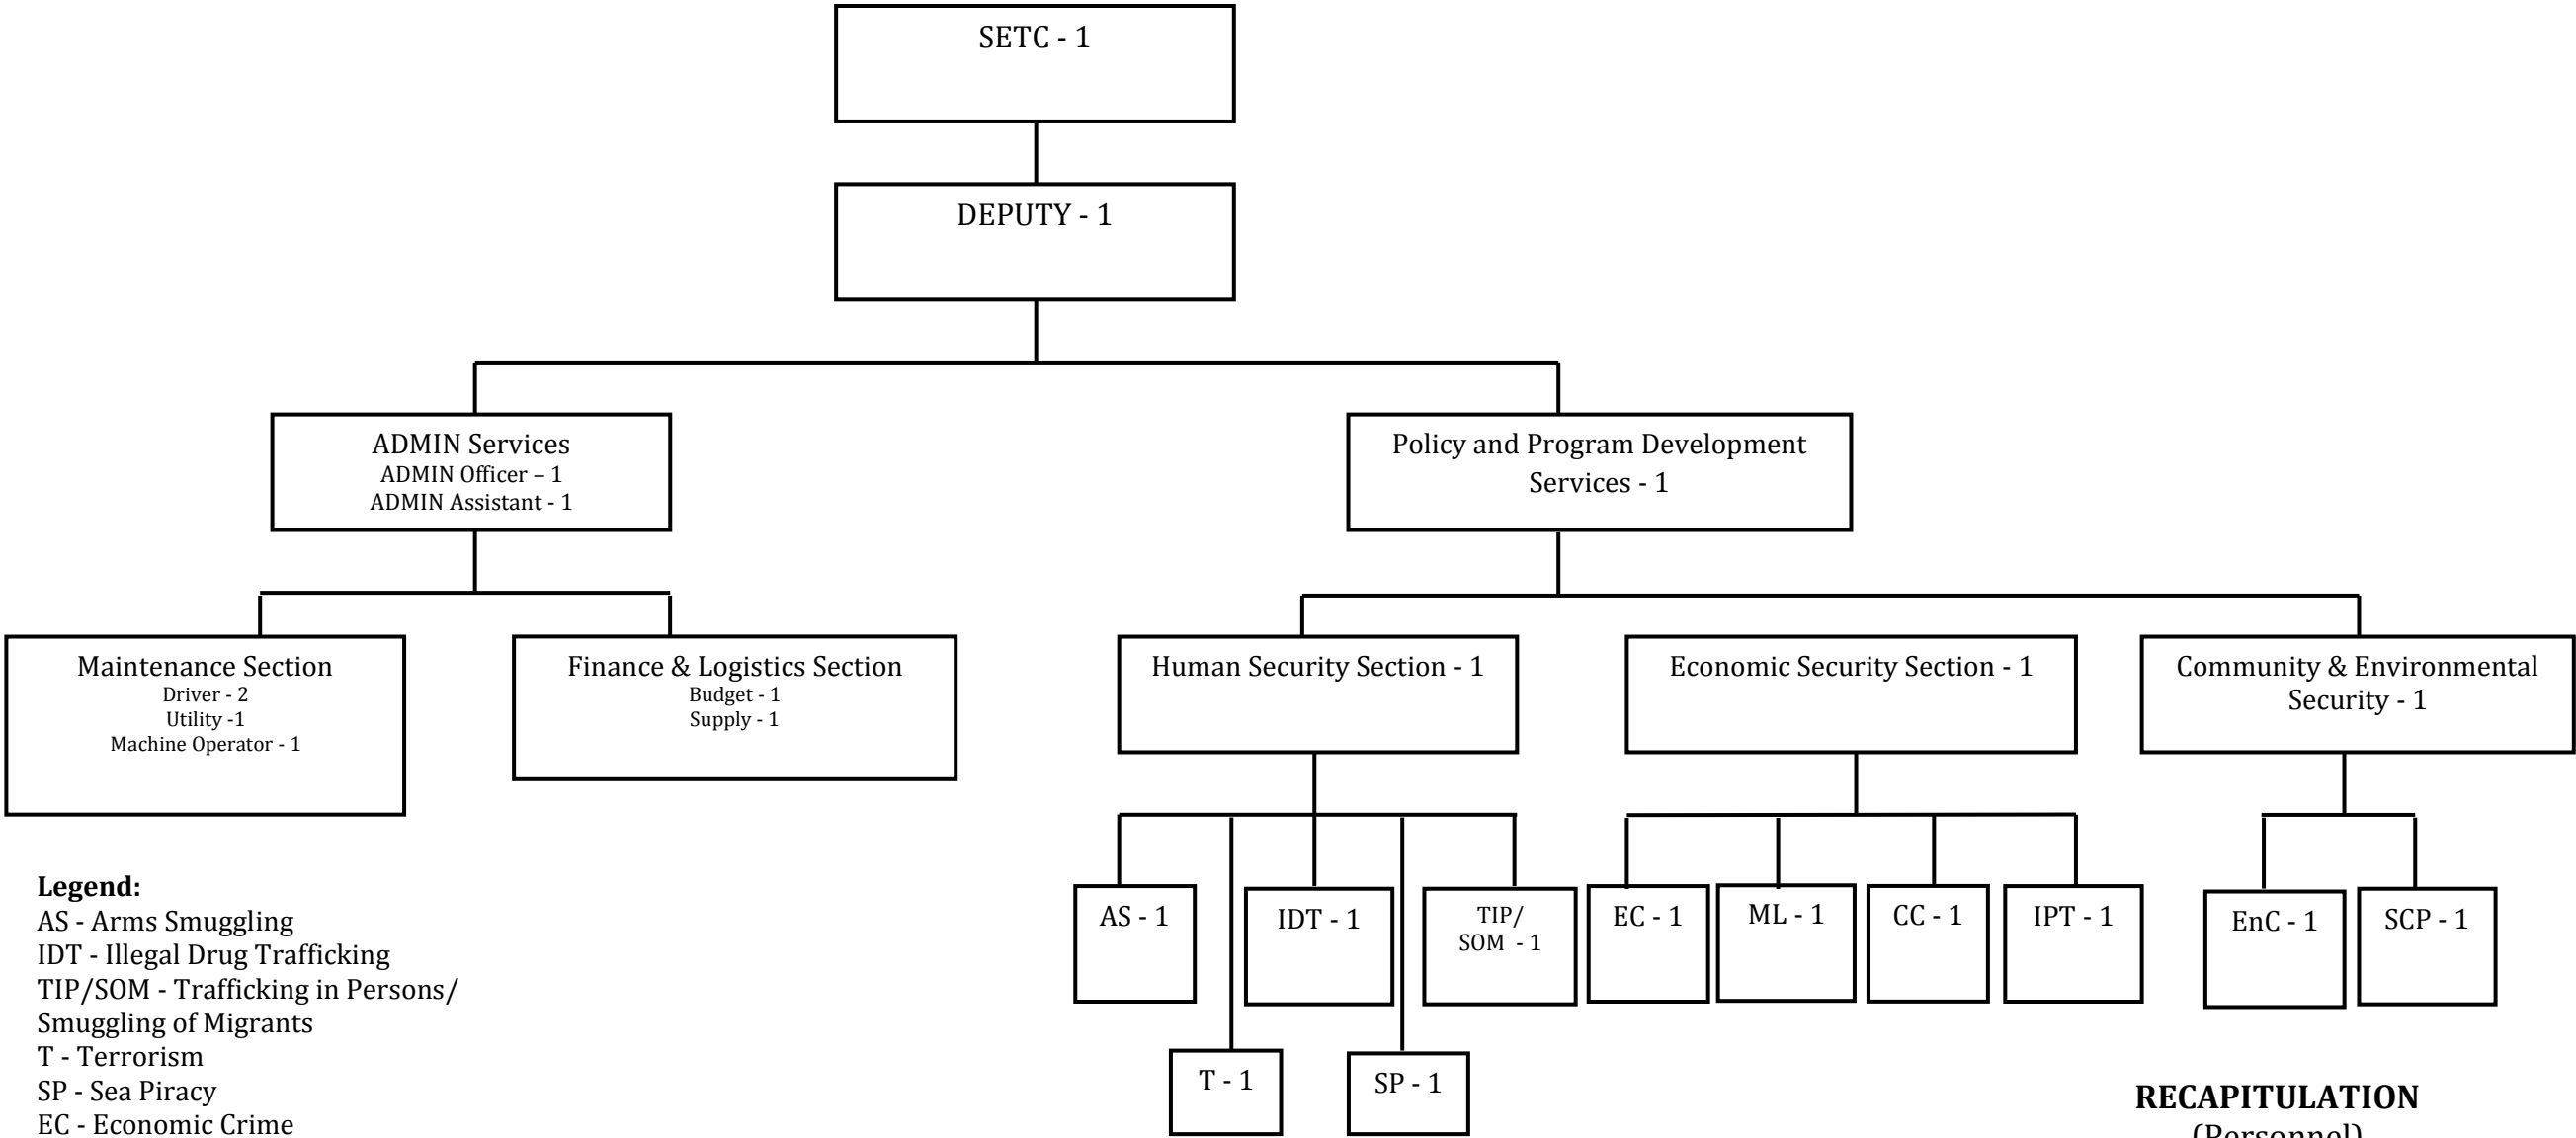

OSETC ORGANIZATIONAL STRUCTURE

- Legend:**
- AS - Arms Smuggling
 - IDT - Illegal Drug Trafficking
 - TIP/SOM - Trafficking in Persons/
Smuggling of Migrants
 - T - Terrorism
 - SP - Sea Piracy
 - EC - Economic Crime
 - ML - Money Laundering
 - CC - Cybercrime
 - IPT - Intellectual Property Theft
 - EC - Environmental Crime
 - Smuggling of Cultural Property

RECAPITULATION
(Personnel)

Command Group - 2
 Admin Services - 8
 Policy and Program Development Services - 15
 Total - 25